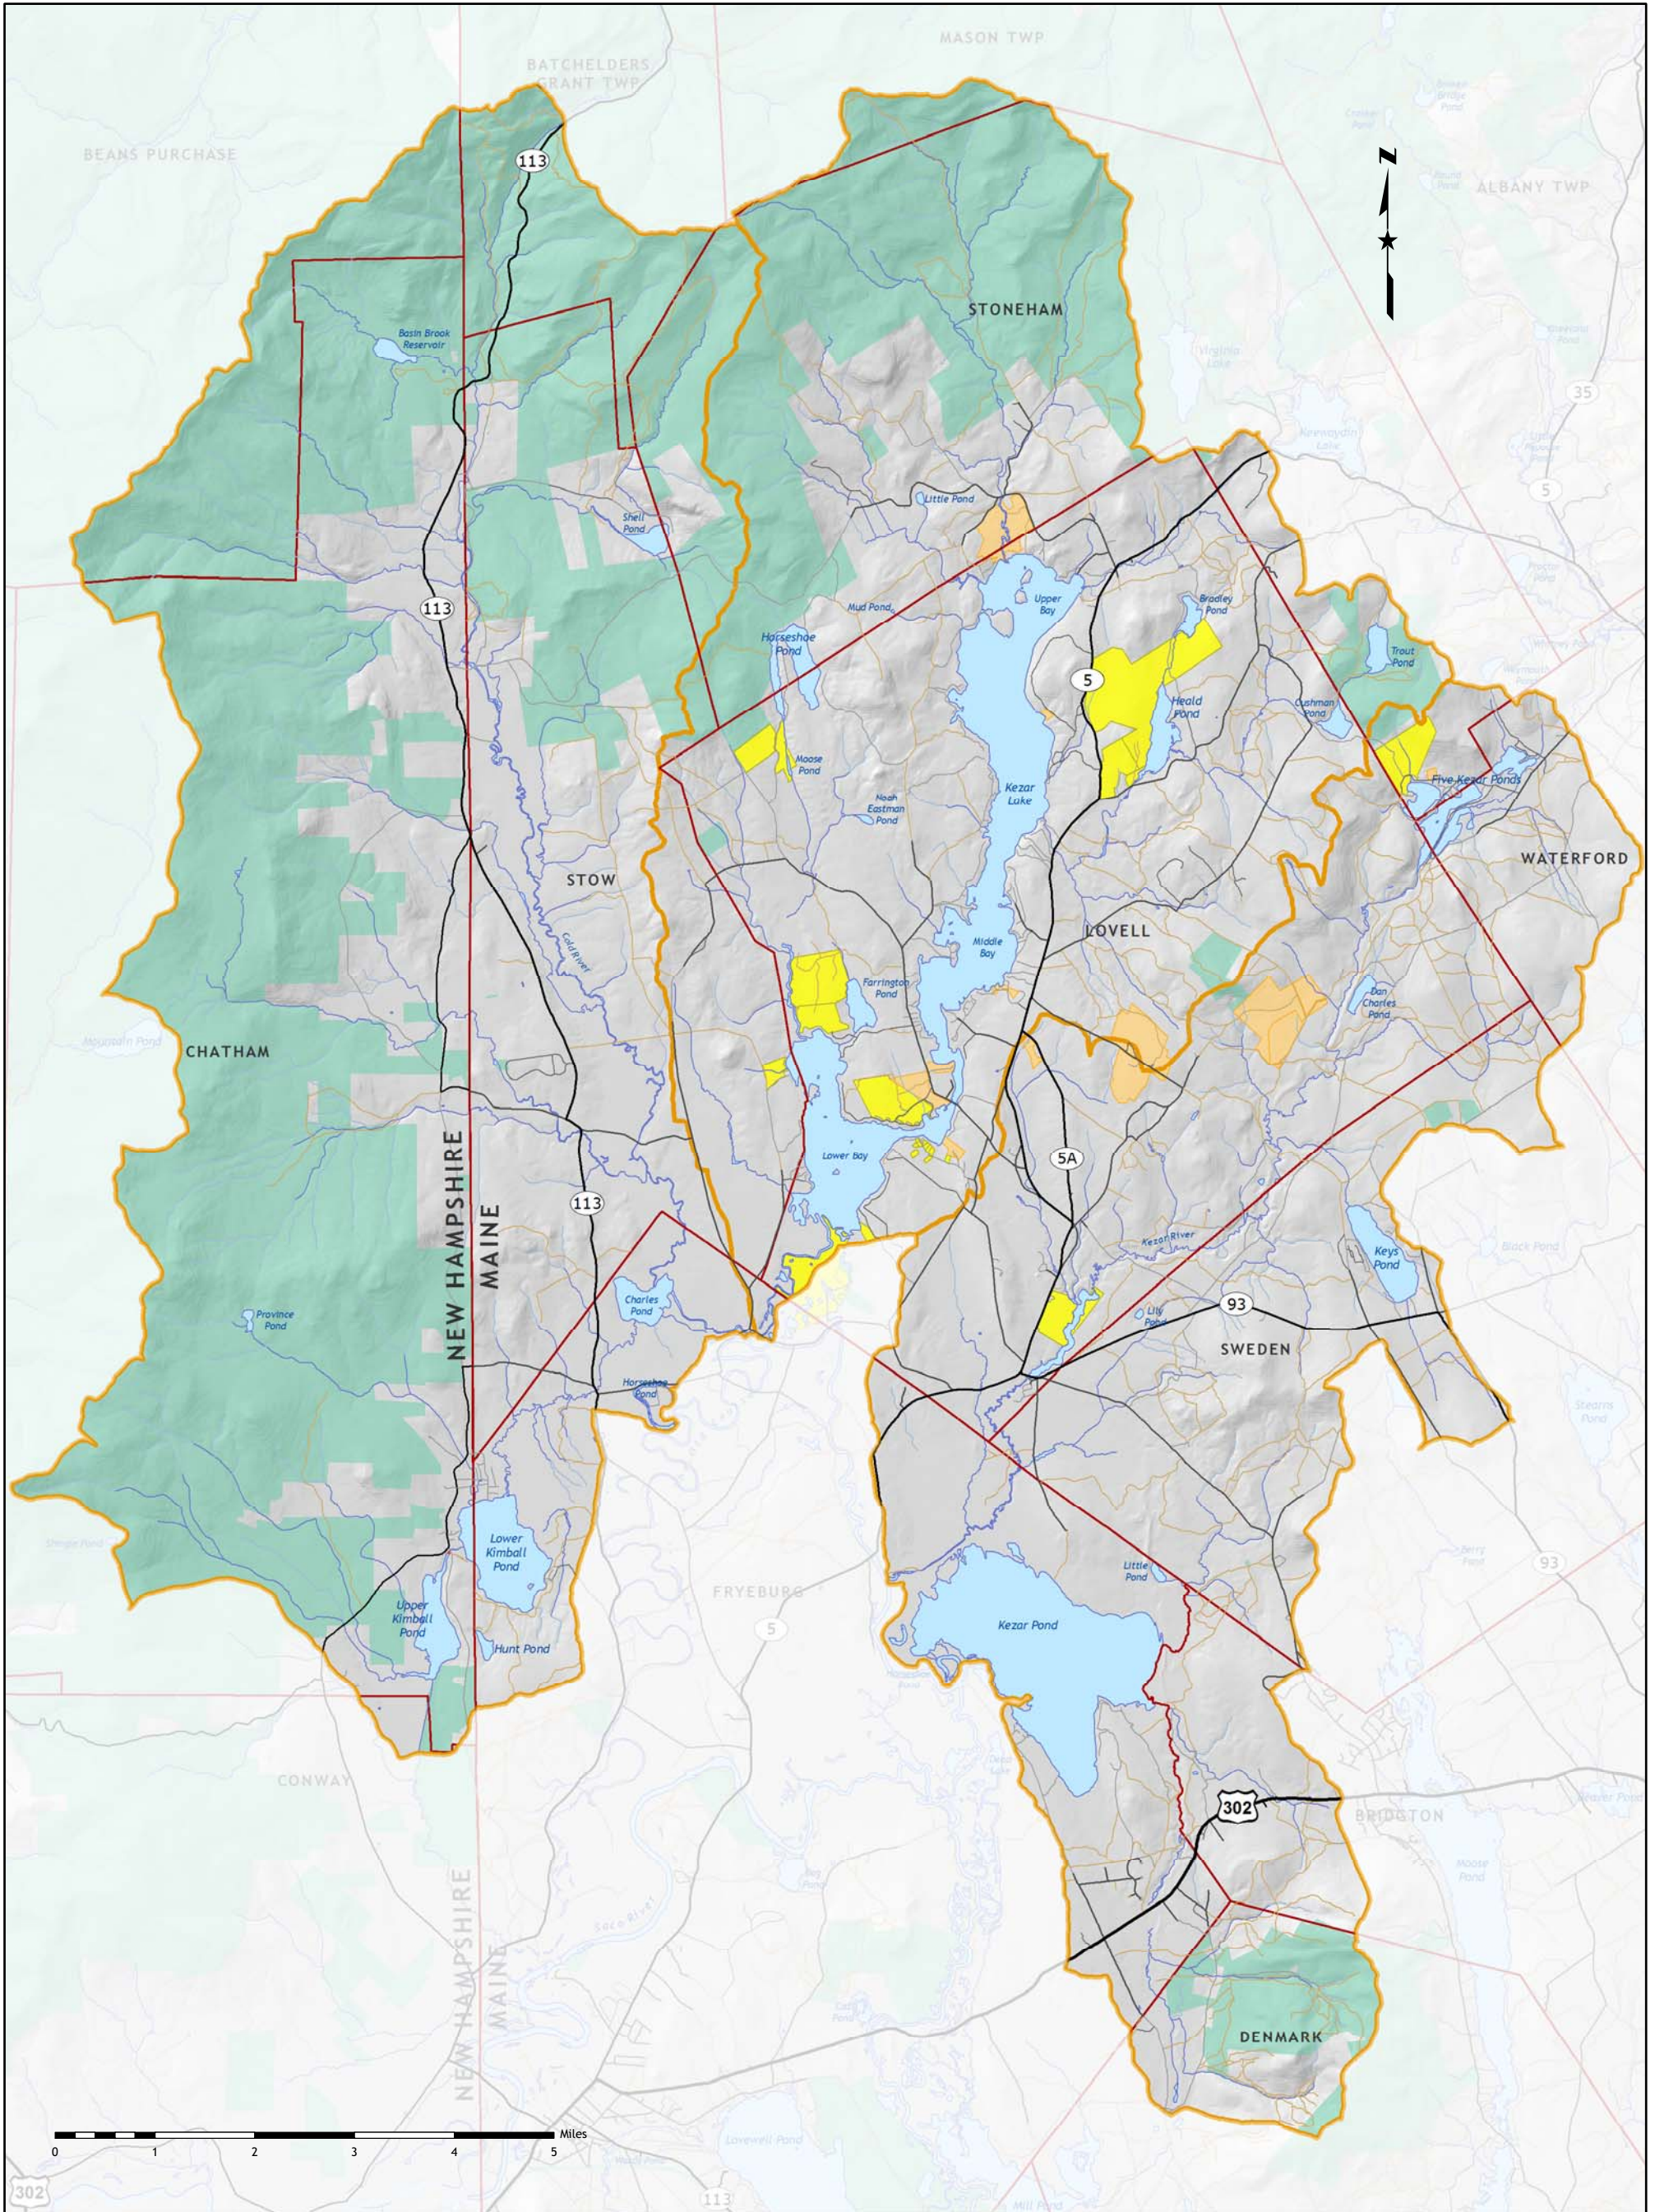

Map 9

LEGEND

- GLLT Easement
- GLLT Fee
- Other Conservation Lands
- Watershed Boundaries

KKC Conservation Plan - Map 9

Conservation Lands

Bill Duffy
Dec. 31, 2007